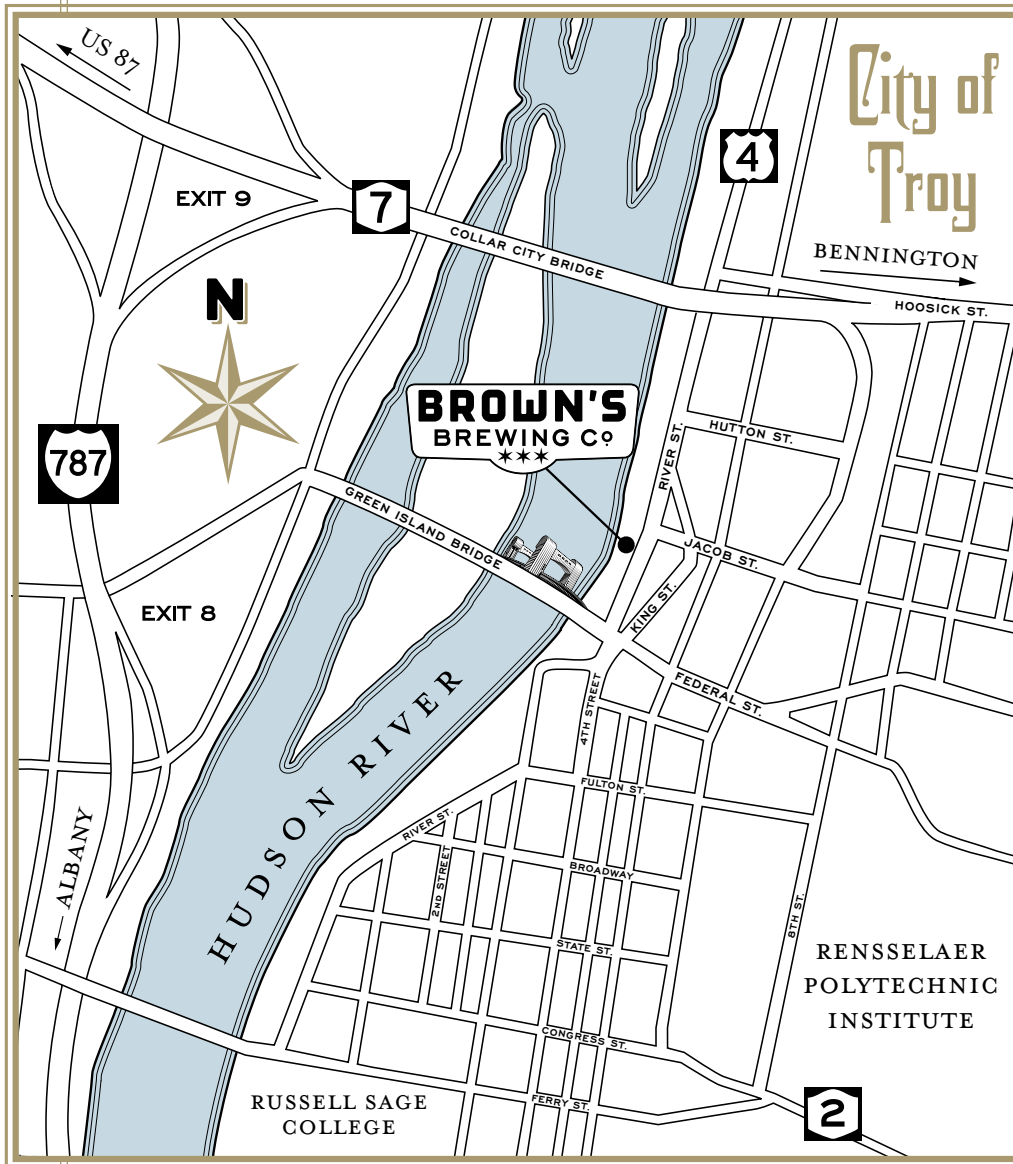

Directions to Brown's Brewing Company

BROWN'S BREWING COMPANY IS LOCATED ON DOWNTOWN TROY'S HISTORIC WATERFRONT AT 417-425 RIVER STREET.

FROM ROUTE 787

We're just north of the Green Island Bridge. Turn left at the end of the bridge onto King Street, left at Jacob Street and straight over River Street to park behind the block or in the adjacent parking lot.

FROM ROUTE 7 WEST

Take the Downtown Troy Hutton Street exit. Turn right on Hutton Street, then left on to River Street. Brown's is less than $\frac{1}{4}$ mile on the right.

FROM ROUTE 7 EAST

Merge left onto Hoosick Street before the Collar City Bridge. Turn left on River Street. Brown's is just over $\frac{1}{4}$ mile on the right.

BROWN'S™ BREWING CO.

417-425 RIVER STREET, TROY, NEW YORK 12180

WWW.BROWNSBREWING.COM/EVENTS

518.273.2337